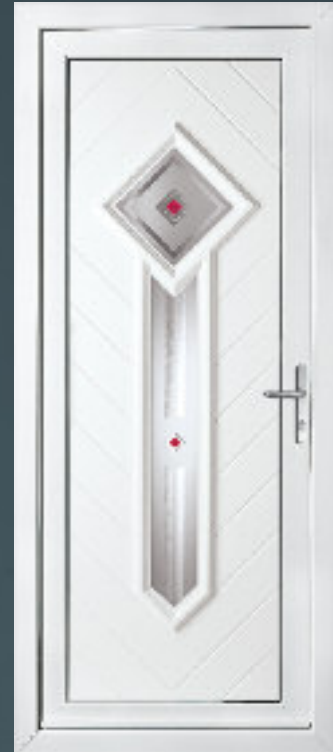

Turin Two Sandblasted Diamond and Jewels