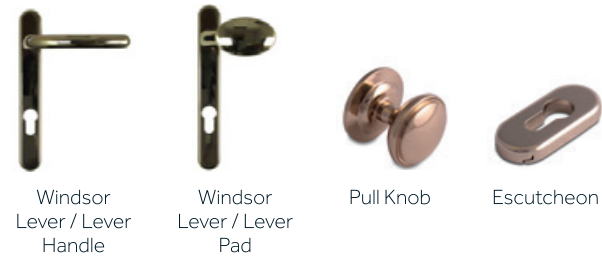

HARDWARE ACCESSORIES

Add the finishing touch to your stylish, solid and secure Endurance door with our wide range of hardware options. From modern accessories such as stainless steel pull bar handles to our charming bee knockers, you can style your door to create your ideal look.

What's more, you'll benefit from an extensive 10-year warranty across almost our entire hardware range – not that we expect you'll need to use it.

ACCESSORIES

CLASSIC RANGE

HANDLES

LETTERPLATE

This high security weather sealed letterplate has an anti-snap flap, making it both stylish and secure.

KNOCKERS

AVAILABLE COLOURS

* Rose Gold is available in the Lever/ Lever handle and Letterplate only.

ARCHITECTURAL RANGE

HANDLES

This modern lever / lever handle is ideal for contemporary doors, with a perfectly matching letterplate and knocker. The ergonomically designed handle is easy to grip and operate, plus it looks great too.