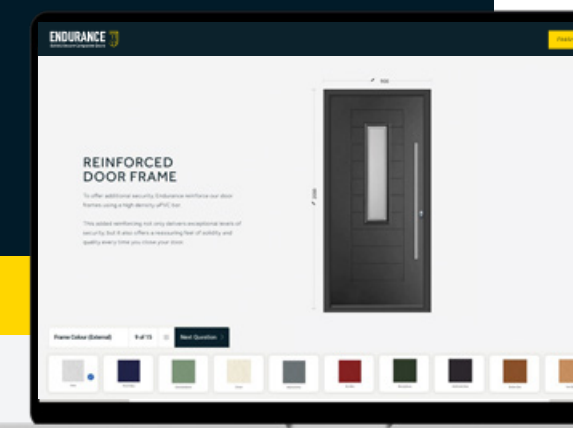

endurancedoors.co.uk

Get the look

CLASSIC & CAPTIVATING

Come home to an entrance that's brimming with period charm, when you choose a door design from our timeless Classic Collection.

DOOR STYLE **Bowmont**