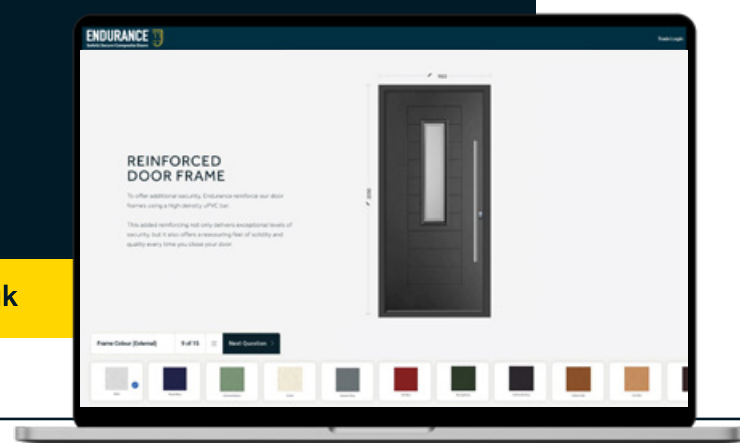

YOUR DOOR YOUR WAY

Design your own dream doors using our exciting Virtual Home Door Designer. You can even view your completed design on your own home

endurancedoors.co.uk

French Navy