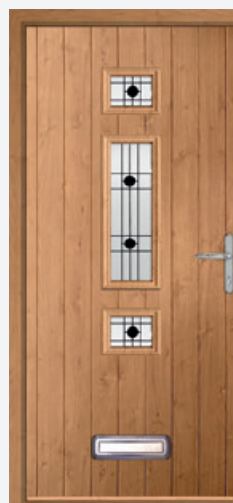

Esk
Harmony / Irish Oak