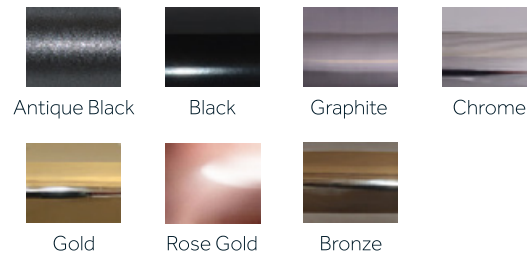

HARDWARE ACCESSORIES

Add the finishing touch to your stylish, solid and secure Endurance door with our wide range of hardware options. From modern accessories such as stainless steel pull bar handles to our charming bee knockers, you can style your door to create your ideal look.

KNOCKERS

AVAILABLE COLOURS

* Rose Gold is available in the Lever/ Lever handle and Letterplate only.

ARCHITECTURAL RANGE

HANDLES

This modern lever / lever handle is ideal for contemporary doors, with a perfectly matching letterplate and knocker. The ergonomically designed handle is easy to grip and operate, plus it looks great too.