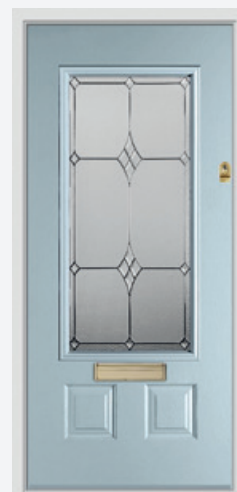

Lingmell
Riviera / Duck Egg