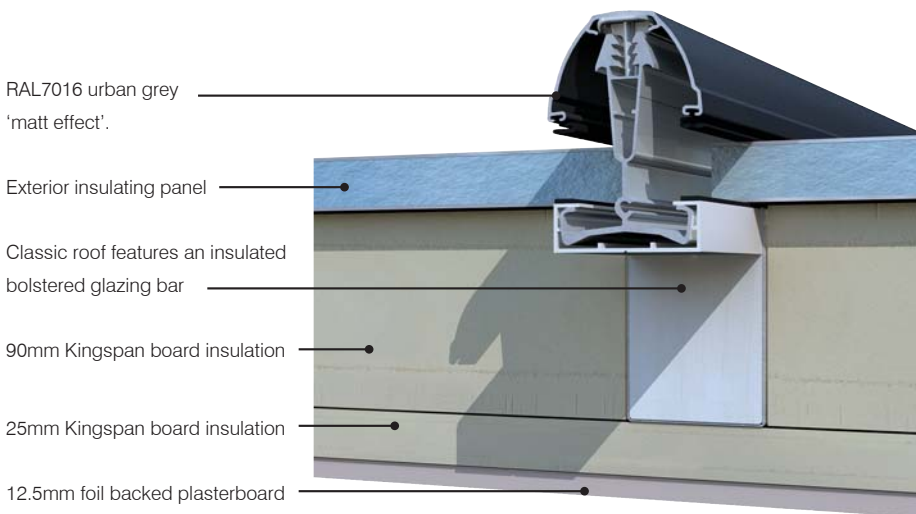

The great NEW roof replacement

- All *Livin*ROOF designs come complete with the *Livin*Room perimeter ceiling system as standard, not only providing the perfect place for spotlights and speakers, but it gives the effect of lifting the vaulted ceiling, giving a light airy feel to the new room.
- *Livin*ROOF can incorporate the Classic Cornice - hiding the guttering and giving your conservatory a modern, aesthetically pleasing feature.
- Externally the *Livin*ROOF is finished in urban grey to compliment any housing style and give a contemporary look.
- The *Livin*ROOF is quick to install compared to other solid roofs on the market and because of its pre-fabricated design, doesn't require any onsite cutting, reducing waste and disruption.

DOWNLOAD the **AURASMA** APP from your APP store.
SEARCH 'Ultraframe' and select **FOLLOW**. Hover your device over the images displaying the Aurasma symbol AND SEE WHAT HAPPENS!