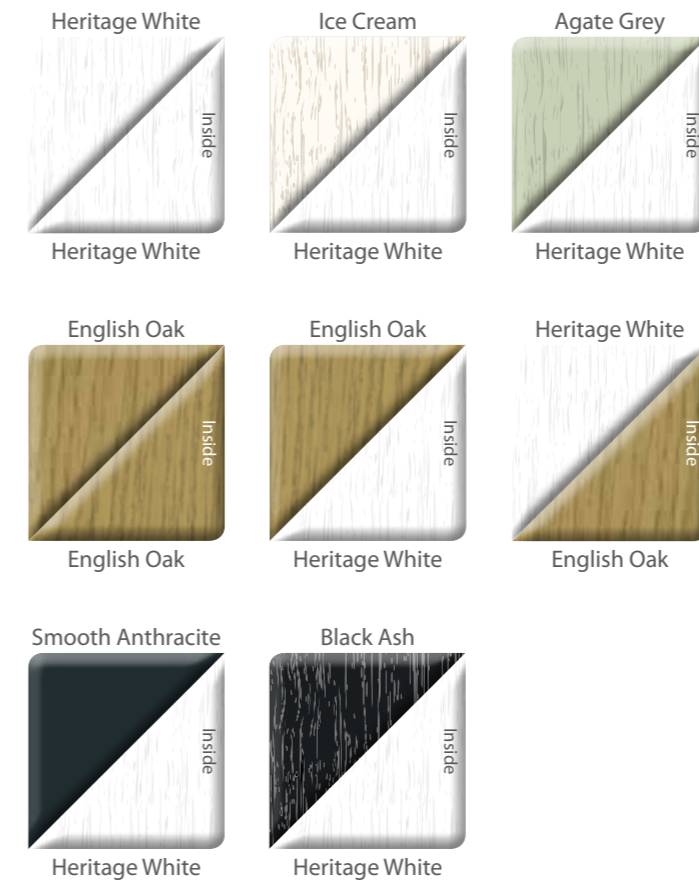

No.1 in Colour

With an extensive selection of colours and colourways, we help you choose the perfect colour palette for your home.

Homeowners have a choice of foil colours in 18 colourways from our Colour Express range, and 6 premium woodgrain colour foils from our Heritage Colour Collection. Each colour has its own matching ancillaries, trims and accessories so your new sliding patio door and windows are perfectly matched.

Colour Express includes the beautiful woodgrains, Classic Cream, Chartwell Green, Irish Oak, Anthracite Grey and the unique Nut Tree.

Colour	Nearest Ral	Renolit Reference
White PVC	RAL 9016	Renolit Ref. N/A
White Grain	RAL 9010	Renolit Ref. 46849
Classic Cream	RAL 9001	Renolit Ref. 46848
Chartwell Green	RAL 6021	Renolit Ref. 49246
Irish Oak	RAL N/A	Renolit Ref. 93211005
Golden Oak	RAL N/A	Renolit Ref. 92178001
Rosewood	RAL N/A	Renolit Ref. 93202001
Nut Tree	RAL N/A	Renolit Ref. 92178007
Anthracite Grey	RAL 7016	Renolit Ref. 7016 05
Black Ash	RAL 8022	Renolit Ref. 8518 05

We have produced the colour swatches as accurately as printing will allow. Please ask to see our swatch book for precise reference.

COLOUR express

by deceuninck

THE Heritage

COLOUR COLLECTION

Our Heritage Colour Collection includes beautiful White Woodgrain inside as standard, with the option of English Oak and White Woodgrain on the outside, or English Oak inside and outside.

Colour	Nearest Ral	Renolit Reference
Heritage White	RAL 9010	Renolit Ref. 47852
Ice Cream	RAL 9001	Renolit Ref. 46835
Agate Grey	RAL 7038	Renolit Ref. 7038 05
English Oak	RAL N/A	Renolit Ref. 9.3118 076
Smooth Anthracite	RAL 7016	Renolit Ref. 02.11.71.000041
Black Ash	RAL 8022	Renolit Ref. 8518 05