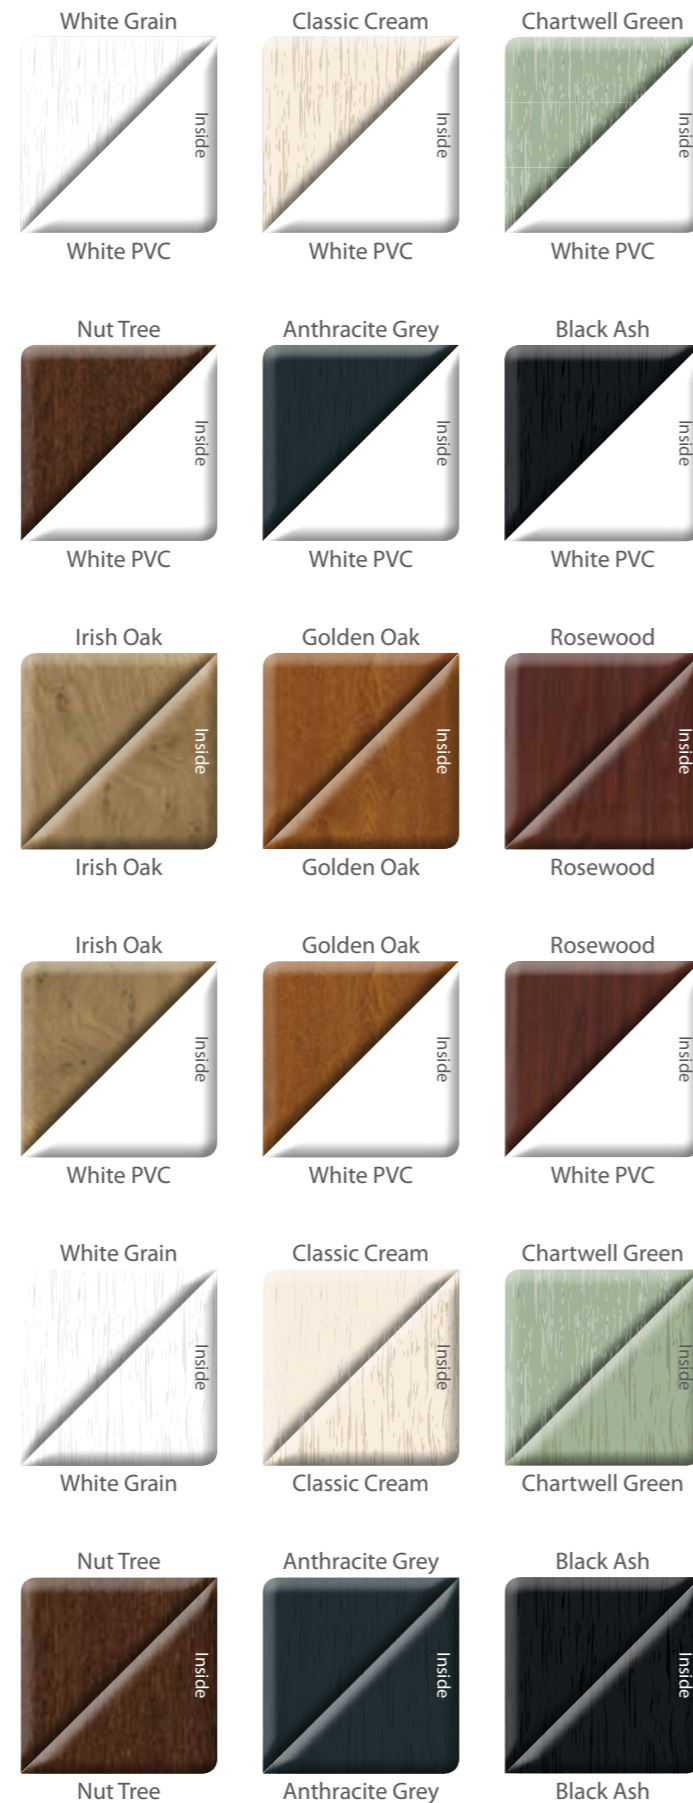

No.1 in Colour

With an extensive selection of colours and colourways, we help you choose the perfect colour palette for your home.

Homeowners have a choice of foil colours in 18 colourways from our Colour Express range, and 6 premium woodgrain colour foils from our Heritage Colour Collection. Each colour has its own matching ancillaries, trims and accessories so your new sliding patio door and windows are perfectly matched.

All 26 colourways are supplied from stock for our windows and doors so there are no long lead times from your retailer and your complete order arrives together.

Extremely durable and a 10 year manufacturer's guarantee means your new windows and doors will stay looking beautiful for years, giving you ultimate peace of mind.

Colour Express includes the beautiful woodgrains, Classic Cream, Chartwell Green, Irish Oak, Anthracite Grey and the unique Nut Tree.

Colour	Nearest Ral	Renolit Reference
White PVC	RAL 9016	Renolit Ref. N/A
White Grain	RAL 9010	Renolit Ref. 46849
Classic Cream	RAL 9001	Renolit Ref. 46848
Chartwell Green	RAL 6021	Renolit Ref. 49246
Irish Oak	RAL N/A	Renolit Ref. 93211005
Golden Oak	RAL N/A	Renolit Ref. 92178001
Rosewood	RAL N/A	Renolit Ref. 93202001
Nut Tree	RAL N/A	Renolit Ref. 92178007
Anthracite Grey	RAL 7016	Renolit Ref. 7016 05
Black Ash	RAL 8022	Renolit Ref. 8518 05

We have produced the colour swatches as accurately as printing will allow. Please ask to see our swatch book for precise reference.

COLOUR express

by deceuninck

THE Heritage

COLOUR COLLECTION

Our Heritage Colour Collection includes beautiful White Woodgrain inside as standard, with the option of English Oak and White Woodgrain on the outside, or English Oak inside and outside.