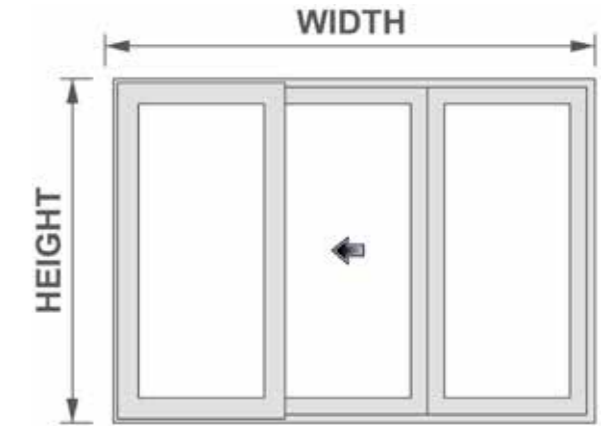

We have produced the colour swatches as accurately as printing will allow. Please ask to see our swatch book for precise reference.

Configurations

2 pane

Minimum Frame Size (mm)		Maximum Frame Size (mm)	
Width	Height	Width	Height
1505	2000	3005	2350

3 pane (central slider)

Minimum Frame Size (mm)		Maximum Frame Size (mm)	
Width	Height	Width	Height
2261	2000	4511	2350

3 pane (end slider)

Minimum Frame Size (mm)		Maximum Frame Size (mm)	
Width	Height	Width	Height
2261	2000	4511	2350

4 pane

Minimum Frame Size (mm)		Maximum Frame Size (mm)	
Width	Height	Width	Height
2932	2000	5932	2350